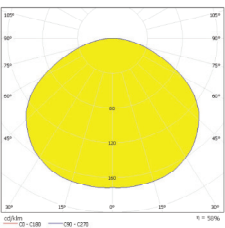

DESIGNED BY / YEAR OF DESIGN

Form Us With Love / 2010

ABOUT THE DESIGNER

Form Us With Love is a multidisciplinary design and interior architecture studio from Stockholm. Their work has been awarded with several prestigious awards such as the Red Dot and the Young Swedish design award. Further accrediting the trio are successful exhibitions at venues like MoMA and the Swedish National Gallery.

CATEGORY

Pendant lamp

ENVIRONMENT

Indoor

DESCRIPTION

Unfold is an interpretation of the classic industry design and comes in a refined material that gives the lamp a modern and warm appearance.

PRODUCTION PROCESS

The shade is pressed in vulcanised rubber under high temperature. Diffuser and socket holder cut by laser. Extruded cord.

MATERIAL

Shade - silicone rubber, PVC cord. Diffuser clear frosted opal acrylic material.

CORD LENGTH

350 cm / 137.75"

BULB INCLUDED

No

CEILING CAP INCLUDED

Yes - White

DIMABLE FUNCTION

Yes

CLEANING AND CARE

Clean with soft dry/wet cloth. Always switch off the electricity supply before cleaning.